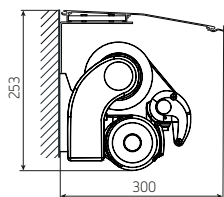

700 x 400 cm with 3 arms

1200 x 400 cm with 4 arms

Drive:

electric

LED lighting:

in the box, in the front slat, in the arms.

Capri

- semi-cassette without side covers CAPRI
- semi cassette CAPRI
- full cassette CAPRI

Maximum width:
500 x 295 cm

Drive:
crank or electric

Monobloc

Max dimension:
600 x 300 cm
550 x 350 cm

Operation:
crank or electric

The Capri awning has a sturdy casing with a maximum size of 550 x 285 cm and it is ideal for self-assembly.