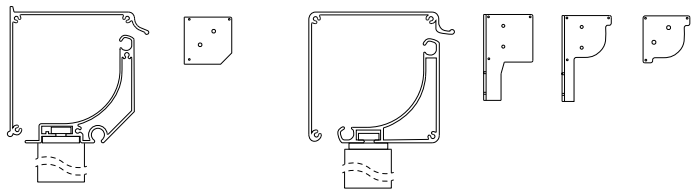

Carre 95 45°/ square
Maximum dimensions
400 x 700 cm

Storm-resistant
arm

Slide-arm with
gas spring

Balcony arm