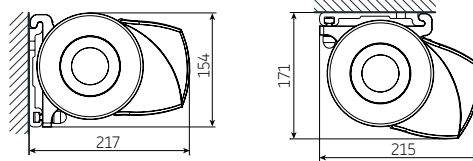

Box awnings

Formosa MAX

Maximum width:
600 x 400 cm

Drive:
electric

Formosa MAX + Extra Volant

Maximum width:
600 x 350 cm

Drive:
electric

Formosa

The cassette provides protection for the fabric and arms against wind, snow, rain and dust.

Your supplier of sun protection systems

Box awnings

Retta

Max. dimensions:
600 x 350 cm

Drive:
electric

LED lighting (optional):
in the box, in the arms

Dimo

Max. dimensions:
600 x 300 cm

Drive:
electric

Lago

Types:

- LAGO cassette
- LAGO semi-open
- LAGO open

Maximum dimensions:

600 x 400 with 2 arms