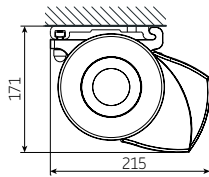

Maximum width:
500 x 300 cm

Drive:
electric