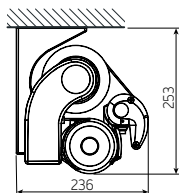

700 x 400 cm with 3 arms

1200 x 400 cm with 4 arms

Drive:

electric

LED lighting:

in the box, in the front slat, in the arms.

Capri

- semi-cassette without side covers CAPRI
- semi cassette CAPRI
- full cassette CAPRI

Maximum width:
500 x 295 cm

Drive:
crank or electric

Monobloc

Max dimension:
600 x 300 cm
550 x 350 cm

Operation:
crank or electric

The Capri awning has a sturdy casing with a maximum size of 550 x 285 cm and it is ideal for self-assembly.