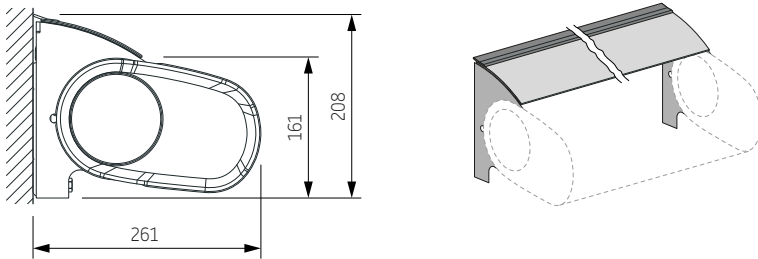

7 Box awnings

- 24** Marsala
- 26** Formosa MAX
- 28** Formosa
- 30** Retta
- 30** Dimo
- 32** Scala
- 34** Lago
- 36** Capri
- 36** Monobloc

Marsala

Maximum width:
600 x 400 cm
700 x 300 cm

Drive:
electric

LED lighting (optional):
in the front slat, in the arms

Cover rail

Marsala is ideal for shading patios and balconies, and for protecting windows, displays and verandas from the sun. It has an elegant and modern design. One set of arms can cover an area of 600 x 400 cm.

Box awnings

Formosa MAX

Maximum width:
600 x 400 cm

Drive:
electric

Formosa MAX + Extra Volant

Maximum width:
600 x 350 cm

Drive:
electric

Formosa

Dimo

Max. dimensions:
600 x 300 cm

Drive:
electric

Lago

Types:

- LAGO cassette
- LAGO semi-open
- LAGO open

Maximum dimensions:

600 x 400 with 2 arms