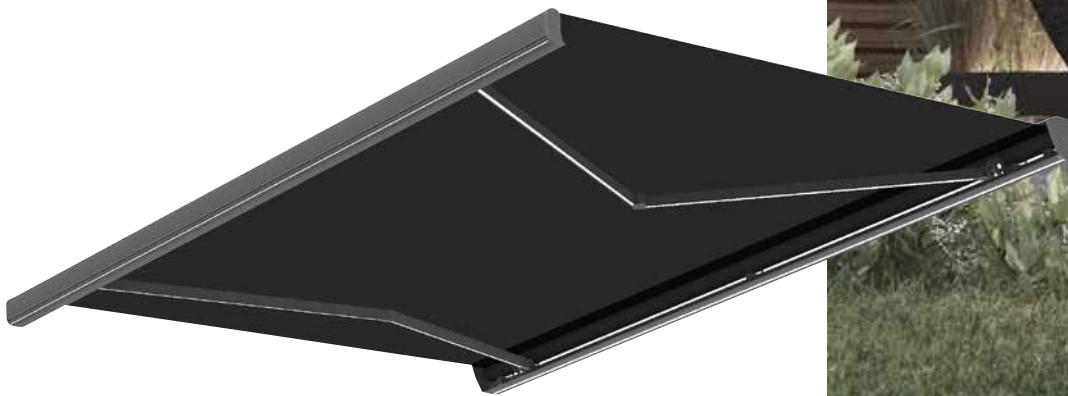

LED lighting (optional):
in the front slat, in the arms

Cover rail

Marsala is ideal for shading patios and balconies, and for protecting windows, displays and verandas from the sun. It has an elegant and modern design. One set of arms can cover an area of 600 x 400 cm.

Maximum width:
500 x 300 cm

Drive:
electric

Formosa can be mounted on walls or ceilings. It provides sun protection for terraces, balconies, window niches, shop windows and verandas. Characterised by an elegant appearance and modern design. One set of arms is enough to cover an area of 500 x 300cm.

1200 x 400 with 4 arms

Drive:

electric

LED lighting: in the cassette, in the front slat, in the arms

cassette

semi-open

open

Lago offers many technical and functional advantages. The quality of its finishes gives an aesthetic appeal down to the smallest detail.

With Lago, we succeed in protecting large spaces thanks to a reach capacity of up to 4 metres and a width of up to 12 metres in 4-arm installations.

There is an option of LED lighting integrated into the cassette, arms, and front slat. This awning model offers four box options: cassette, semi-open, and open.