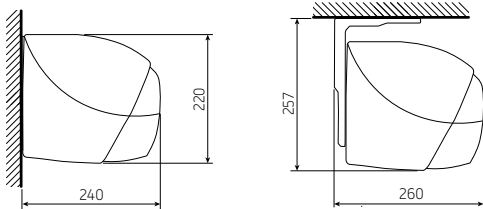

Lago

Types:

- LAGO cassette
- LAGO semi-open
- LAGO open

Maximum dimensions:

600 x 400 with 2 arms

1200 x 400 with 4 arms

Drive:

electric

LED lighting: in the cassette, in the front slat, in the arms