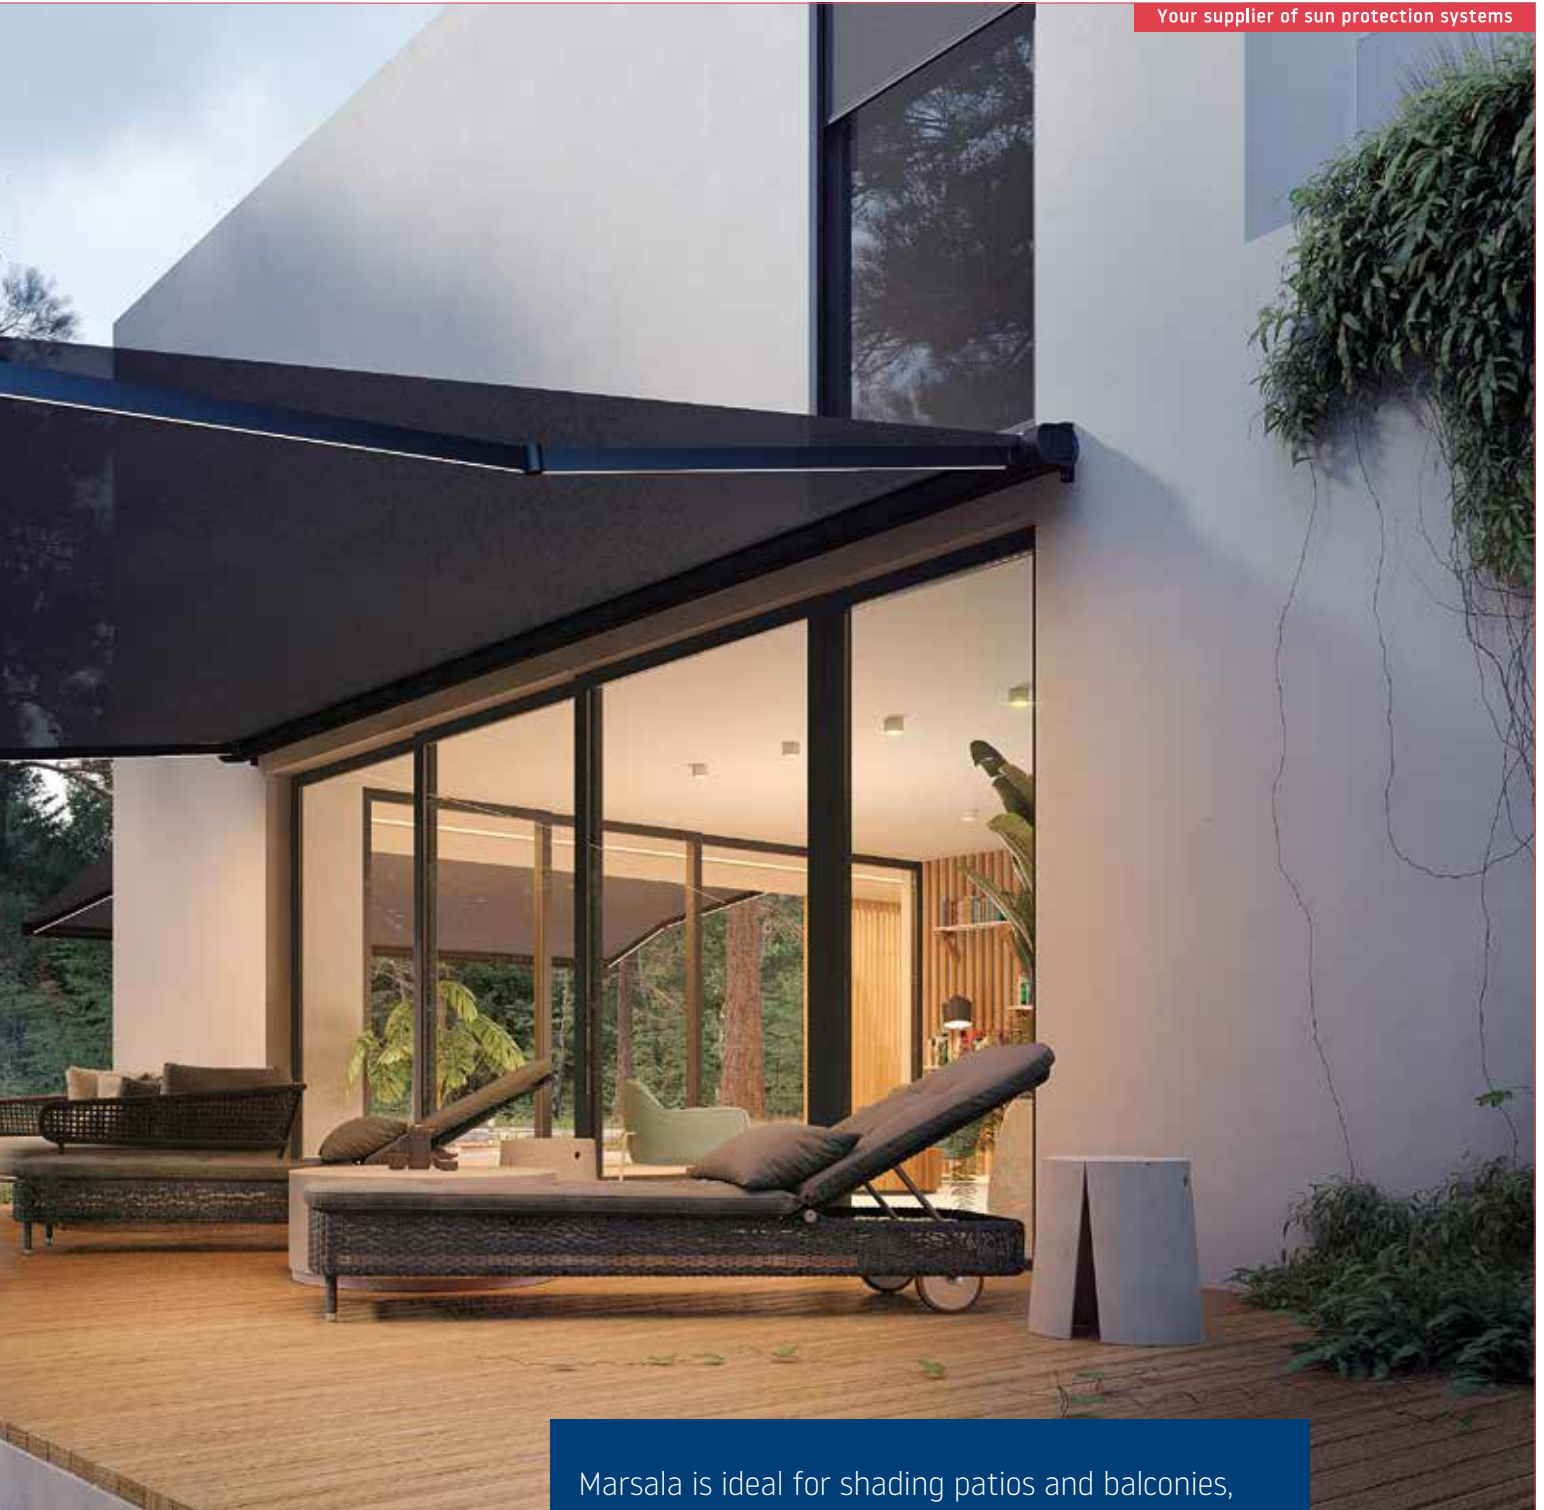

7 Box awnings

- 24** Marsala
- 26** Formosa MAX
- 28** Formosa
- 30** Retta
- 30** Dimo
- 32** Scala
- 34** Lago
- 36** Capri
- 36** Monobloc

Marsala

Maximum width:
600 x 400 cm
700 x 300 cm

Drive:
electric

LED lighting (optional):
in the front slat, in the arms

Cover rail

Marsala is ideal for shading patios and balconies, and for protecting windows, displays and verandas from the sun. It has an elegant and modern design. One set of arms can cover an area of 600 x 400 cm.

The cassette protects the fabric and arms from wind, snow, rain and dust. It can be mounted on walls or ceilings and can even have LED lights integrated into the arms and front profile.

Your supplier of sun protection systems

1200 x 400 with 4 arms

Drive:

electric

LED lighting: in the cassette, in the front slat, in the arms

cassette

semi-open

open

Lago offers many technical and functional advantages. The quality of its finishes gives an aesthetic appeal down to the smallest detail.