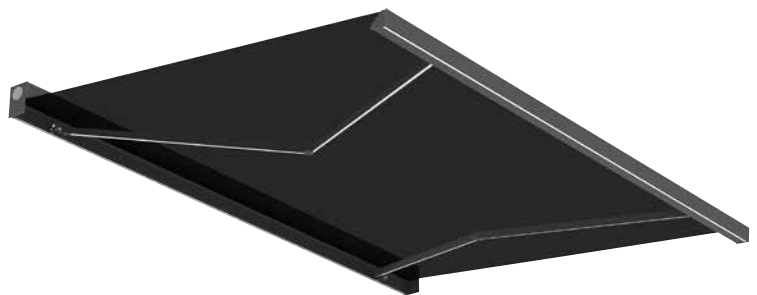

The cassette protects the fabric and arms from wind, snow, rain and dust. It can be mounted on walls or ceilings and can even have LED lights integrated into the arms and front profile.

Your supplier of sun protection systems

Maximum width:
500 x 300 cm

Drive:
electric

Formosa can be mounted on walls or ceilings. It provides sun protection for terraces, balconies, window niches, shop windows and verandas. Characterised by an elegant appearance and modern design. One set of arms is enough to cover an area of 500 x 300cm.

700 x 400 cm with 3 arms

1200 x 400 cm with 4 arms

Drive:

electric

LED lighting:

in the box, in the front slat, in the arms.

Capri

- semi-cassette without side covers CAPRI
- semi cassette CAPRI
- full cassette CAPRI

Maximum width:
500 x 295 cm

Drive:
crank or electric

Monobloc

Max dimension:
600 x 300 cm
550 x 350 cm

Operation:
crank or electric

The Capri awning has a sturdy casing with a maximum size of 550 x 285 cm and it is ideal for self-assembly.