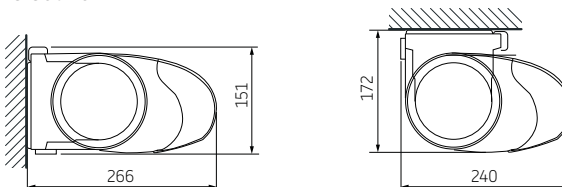

Box awnings

Formosa MAX

Maximum width:
600 x 400 cm

Drive:
electric

Formosa MAX + Extra Volant

Maximum width:
600 x 350 cm

Drive:
electric

Formosa

The cassette provides protection for the fabric and arms against wind, snow, rain and dust.

Your supplier of sun protection systems

Box awnings

Retta

Max. dimensions:
600 x 350 cm

Drive:
electric

LED lighting (optional):
in the box, in the arms

Dimo

Max. dimensions:
600 x 300 cm

Drive:
electric

Lago

Types:

- LAGO cassette
- LAGO semi-open
- LAGO open

Maximum dimensions:

600 x 400 with 2 arms