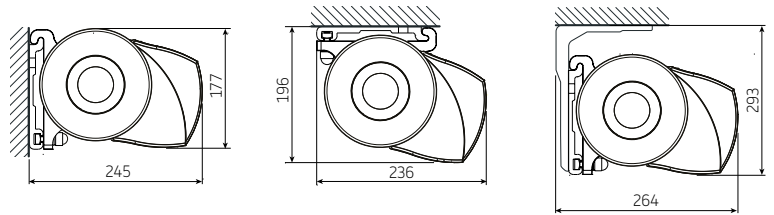

Box awnings

Formosa MAX

Maximum width:
600 x 400 cm

Drive:
electric

Formosa MAX + Extra Volant

Maximum width:
600 x 350 cm

Drive:
electric

Formosa

Maximum width:
500 x 300 cm

Drive:
electric

Formosa can be mounted on walls or ceilings. It provides sun protection for terraces, balconies, window niches, shop windows and verandas. Characterised by an elegant appearance and modern design. One set of arms is enough to cover an area of 500 x 300cm.

Dimo

Max. dimensions:
600 x 300 cm

Drive:
electric

Lago

Types:

- LAGO cassette
- LAGO semi-open
- LAGO open

Maximum dimensions:

600 x 400 with 2 arms