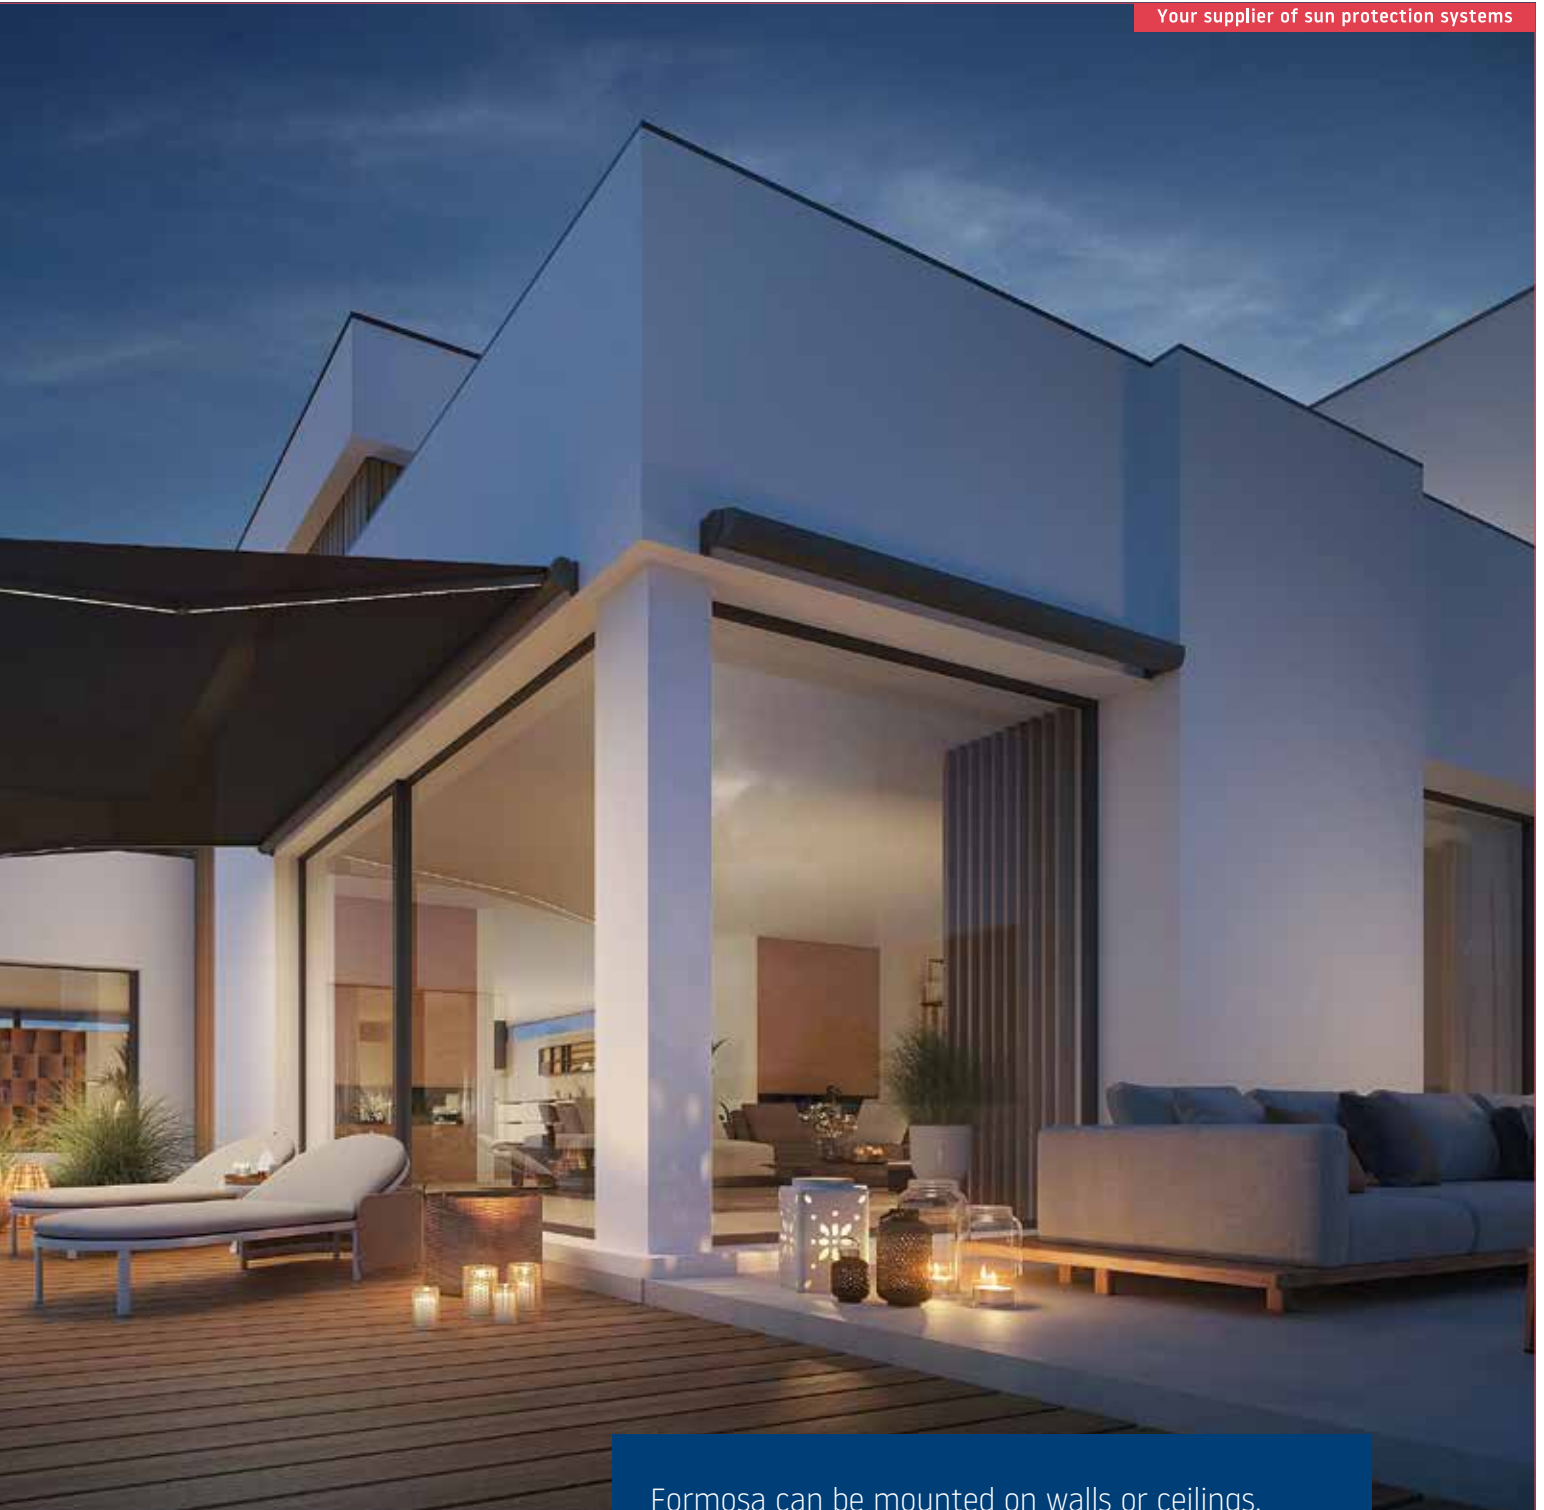

LED lighting (optional):
in the front slat, in the arms

Cover rail

Marsala is ideal for shading patios and balconies, and for protecting windows, displays and verandas from the sun. It has an elegant and modern design. One set of arms can cover an area of 600 x 400 cm.

Maximum width:
500 x 300 cm

Drive:
electric

Formosa can be mounted on walls or ceilings. It provides sun protection for terraces, balconies, window niches, shop windows and verandas. Characterised by an elegant appearance and modern design. One set of arms is enough to cover an area of 500 x 300cm.

1200 x 400 with 4 arms

Drive:

electric

LED lighting: in the cassette, in the front slat, in the arms

cassette

semi-open

open

Lago offers many technical and functional advantages. The quality of its finishes gives an aesthetic appeal down to the smallest detail.

Scala provides an excellent design and technological solution for modern architecture. The awning's aesthetics make it perfect to integrate with facades thanks to its stylised construction and linear finishes.