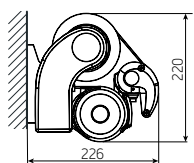

700 x 400 cm with 3 arms

1200 x 400 cm with 4 arms

Drive:

electric

LED lighting:

in the box, in the front slat, in the arms.

Capri

- semi-cassette without side covers CAPRI
- semi cassette CAPRI
- full cassette CAPRI

Maximum width:
500 x 295 cm

Drive:
crank or electric

Monobloc

Max dimension:
600 x 300 cm
550 x 350 cm

Operation:
crank or electric

The Capri awning has a sturdy casing with a maximum size of 550 x 285 cm and it is ideal for self-assembly.