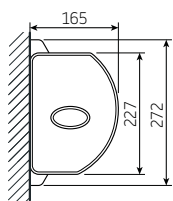

700 x 400 cm with 3 arms

1200 x 400 cm with 4 arms

Drive:

electric

LED lighting:

in the box, in the front slat, in the arms.

Capri

- semi-cassette without side covers CAPRI
- semi cassette CAPRI
- full cassette CAPRI

Maximum width:
500 x 295 cm

Drive:
crank or electric

Monobloc

Max dimension:
600 x 300 cm
550 x 350 cm

Operation:
crank or electric

The Capri awning has a sturdy casing with a maximum size of 550 x 285 cm and it is ideal for self-assembly.