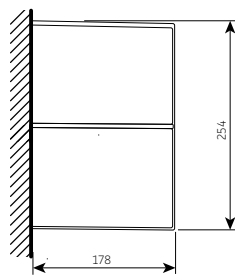

Dimo

Max. dimensions:
600 x 300 cm

Drive:
electric

Lago

Types:

- LAGO cassette
- LAGO semi-open
- LAGO open

Maximum dimensions:

600 x 400 with 2 arms

Scala is part of the minimalist architecture styles, but offers advanced technical features to accommodate large dimensions due to the choice of several arms.

Box awnings

Scala

Max dimensions:

600 x 400 cm with 2 arms

700 x 400 cm with 3 arms

1200 x 400 cm with 4 arms

Drive:

electric

LED lighting:

in the box, in the front slat, in the arms.

Capri

- semi-cassette without side covers CAPRI
- semi cassette CAPRI
- full cassette CAPRI

Maximum width:
500 x 295 cm

Drive:
crank or electric

Monobloc

Max dimension:
600 x 300 cm
550 x 350 cm

Operation:
crank or electric

The Capri awning has a sturdy casing with a maximum size of 550 x 285 cm and it is ideal for self-assembly.