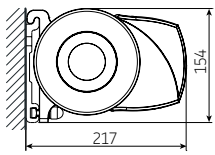

Box awnings

Formosa MAX

Maximum width:
600 x 400 cm

Drive:
electric

Formosa MAX + Extra Volant

Maximum width:
600 x 350 cm

Drive:
electric

Formosa

Maximum width:
500 x 300 cm

Drive:
electric

Formosa can be mounted on walls or ceilings. It provides sun protection for terraces, balconies, window niches, shop windows and verandas. Characterised by an elegant appearance and modern design. One set of arms is enough to cover an area of 500 x 300cm.

Dimo

Max. dimensions:
600 x 300 cm

Drive:
electric

Lago

Types:

- LAGO cassette
- LAGO semi-open
- LAGO open

Maximum dimensions:

600 x 400 with 2 arms