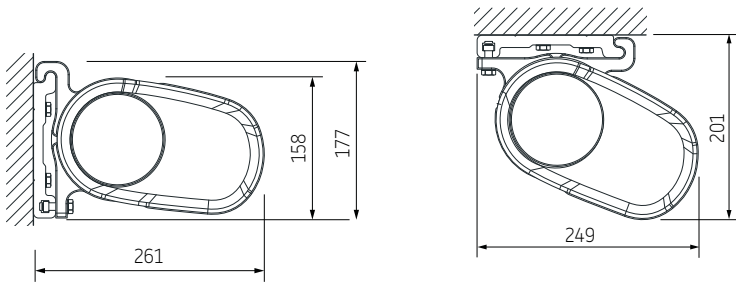

Marsala

Maximum width:
600 x 400 cm
700 x 300 cm

Drive:
electric

LED lighting (optional):
in the front slat, in the arms