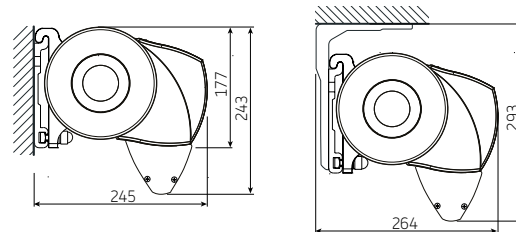

Box awnings

Formosa MAX

Maximum width:
600 x 400 cm

Drive:
electric

Formosa MAX + Extra Volant

Maximum width:
600 x 350 cm

Drive:
electric

Formosa

Dimo

Max. dimensions:
600 x 300 cm

Drive:
electric

Lago

Types:

- LAGO cassette
- LAGO semi-open
- LAGO open

Maximum dimensions:

600 x 400 with 2 arms